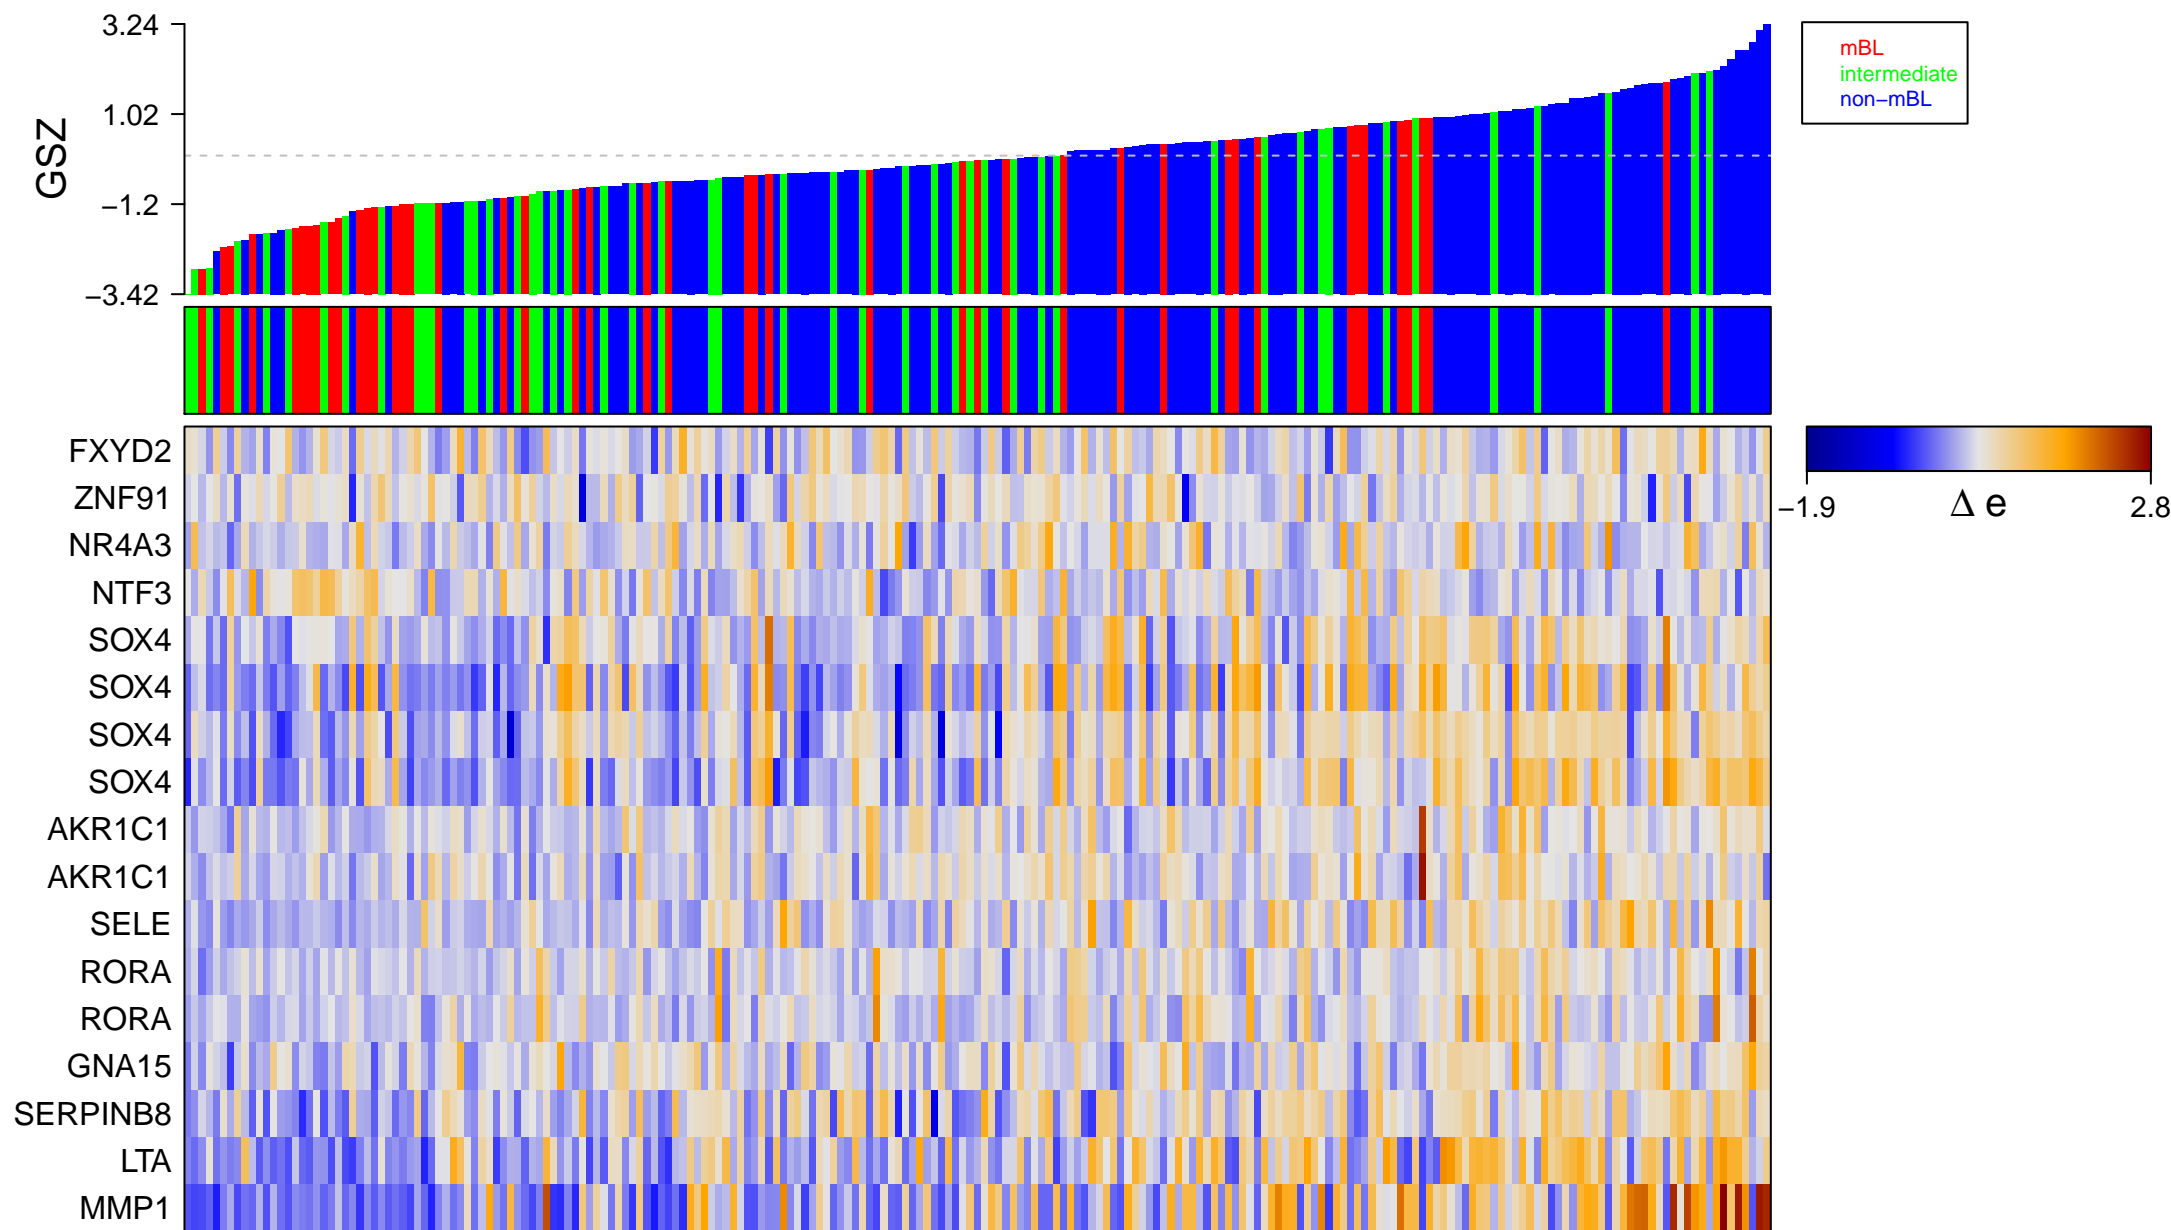

SHIPP_DLBCCL_CURED_VS_FATAL_UP

SHIPP_DLBCCL_CURED_VS_FATAL_UP

■ on
■ -
□ off

SHIPP_DLBCL_CURED_VS_FATAL_UP